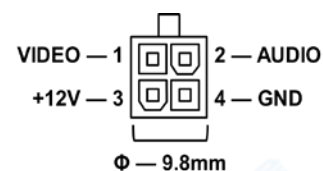

Specifications:

Model	AC-1HPA-TAHR
CCD or CMOS	1/3" CMOS 720P
Resolution	1.30 Mega Pixel
Effective Pixels	PAL: 1280Hx960V NTSC: 1280Hx720V
TV System	PAL / NTSC (Optional Before Factory)
Auto Control	Auto Gain Control, Back Light Compensation White Balance, Electronic Shutter
Image Mirror	Optional Before Factory
Lens	f=2.4mm View Angle 140 degree Optional 3.6, 6mm
Light Sensitivity	0 Lux @ F1.2 (IR ON)
Infrared Spectrum	850nm or 940 nm
Infrared LED Range	2 LEDs Ø5 IR 5 Meters
Auto IR control	3~5 Lux Cut
Signal to Noise Ratio	SNR>50 dB, (AGC Close)
Video Output	1V p-p, 75Ω,
Audio Output	Audio Pickup
Power Consumption	12V DC±5%, 80~95mA, 0.9~1.2W
A / V, Power Interface	Aviation, 4PIN Interface Optional
Adjustment	Horizontal 0, Shift 25mm; Vertical 0~300
Dimensions	(L x W x H) 45 x 43 x 32 mm
Packing Size	(L x W x H) 85 x 85 x 60 mm
Product Weight	Net: 100 g, All: 160 g
Waterproof	Null
Operating Condition	Temp.: -25°C to +55°C, Humidity<95%
Housing Color	Black, Optional Color By Order Quantity

➤ Specifications are subject to change without prior notice

Packing List:

Camera	1
Instruction manual	1
3M Double-Sided Adhesive	1
Self-Drilling Screw & Mounting Plug	4

Connection: