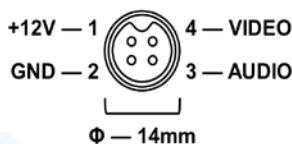

Specifications:

Model	AC-1HPA-TAHR
CCD or CMOS	1/3" CMOS 720P
Resolution	1.30 Mega Pixel
Effective Pixels	PAL: 1280Hx960V NTSC: 1280Hx720V
TV System	PAL / NTSC (Optional Before Factory)
Auto Control	Auto Gain Control, Back Light Compensation White Balance, Electronic Shutter
Image Mirror	Optional Before Factory
Lens	f=2.4mm View Angle 140 degree Optional 3.6, 6mm
Light Sensitivity	0 Lux @ F1.2 (IR ON)
Infrared Spectrum	850nm or 940 nm
Infrared LED Range	2 LEDs Ø5 IR 5 Meters
Auto IR control	3~5 Lux Cut
Signal to Noise Ratio	SNR>50 dB, (AGC Close)
Video Output	1V p-p, 75Ω,
Audio Output	Audio Pickup
Power Consumption	12V DC±5%, 80~95mA, 0.9~1.2W
A / V, Power Interface	Aviation, 4PIN Interface Optional
Adjustment	Horizontal 0, Shift 25mm; Vertical 0~300
Dimensions	(L x W x H) 45 x 43 x 32 mm
Packing Size	(L x W x H) 85 x 85 x 60 mm
Product Weight	Net: 100 g, All: 160 g
Waterproof	Null
Operating Condition	Temp.: -25°C to +55°C, Humidity<95%
Housing Color	Black, Optional Color By Order Quantity

➤ Specifications are subject to change without prior notice

Packing List:

Camera	1
Instruction manual	1
3M Double-Sided Adhesive	1
Self-Drilling Screw & Mounting Plug	4

Connection: